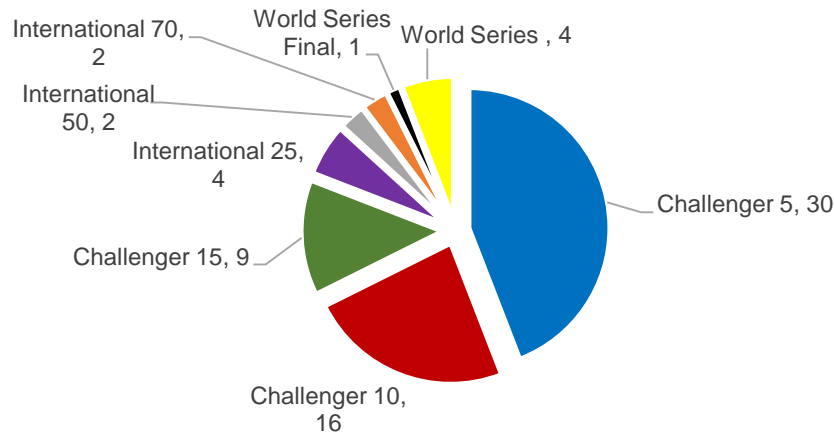

Men's PSA World Tour

Tournament Breakdown 2014 - Q1+Q2

2014

Challenger 5	\$ 153,000
Challenger 10	\$ 160,000
Challenger 15	\$ 136,000
International 25	\$ 100,000
International 50	\$ 100,000
International 70	\$ 140,000
World Series Final	\$ 110,000
World Series	\$ 495,000
Total events: 68	\$ 1,394,000

Tournament Breakdown 2015 - Q1+Q2

2015

Challenger 5	\$ 151,000
Challenger 10	\$ 150,000
Challenger 15	\$ 140,000
International 25	\$ 150,000
International 35	\$ 35,000
International 50	\$ 50,000
International 70	\$ 210,000
World Series	\$ 600,000
Total events: 69	\$1,486,000