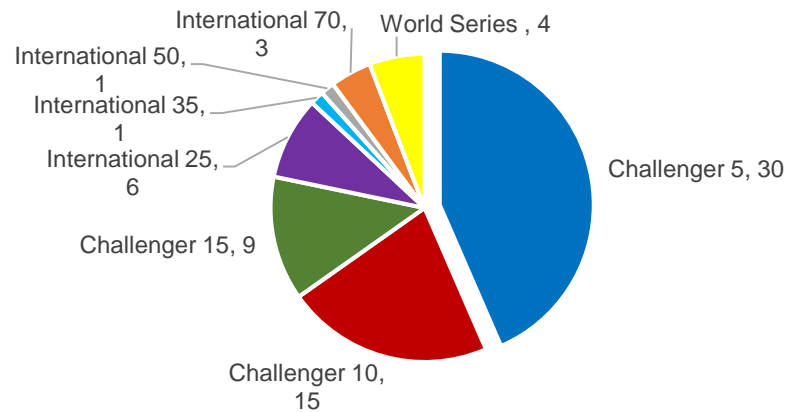

Men's PSA World Tour

Tournament Breakdown 2014 - Q1+Q2

2014

Challenger 5	\$ 153,000
Challenger 10	\$ 160,000
Challenger 15	\$ 136,000
International 25	\$ 100,000
International 50	\$ 100,000
International 70	\$ 140,000
World Series Final	\$ 110,000
World Series	\$ 495,000
Total events: 68	\$ 1,394,000

Tournament Breakdown 2015 - Q1+Q2

2015

Challenger 5	\$ 151,000
Challenger 10	\$ 150,000
Challenger 15	\$ 140,000
International 25	\$ 150,000
International 35	\$ 35,000
International 50	\$ 50,000
International 70	\$ 210,000
World Series	\$ 600,000
Total events: 69	\$1,486,000